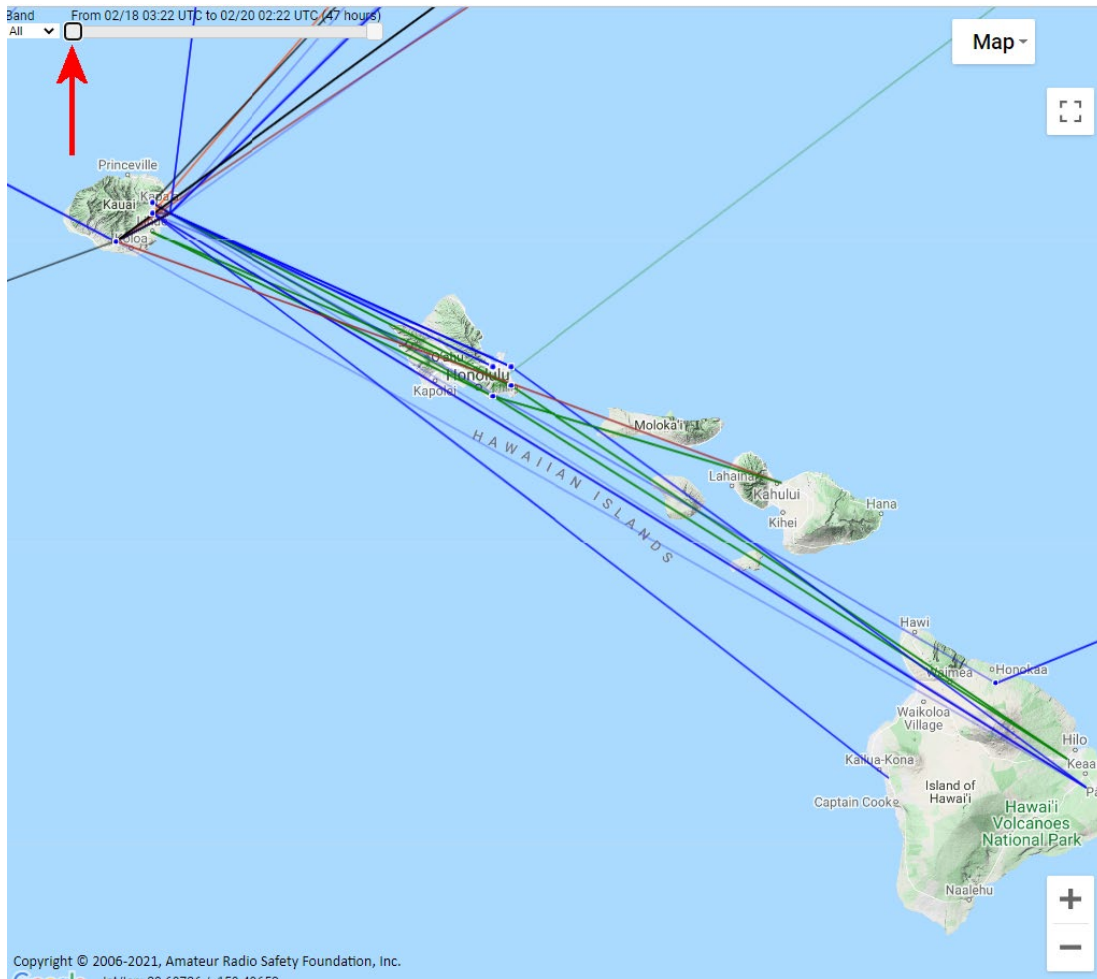

# Do many hams use Winlink?

Did you know that Amateur Radio Winlink is getting popular? The Winlink group (ARSA) produces a dynamic map of HF connections between Amateur stations worldwide. ARSA provided Hawaii with a map centered on Paradise for our use. You can get to it from the home page of the HawaiiARES web site. Just click on the bar above the Map in the upper corner!

And you get a display of all the P2P and gateway contacts in the last 6 hours. Move your mouse over one of the lines and a pop-up will show the date/time of the contact, the two stations involved and what band they were operating.

Clicking on the slider can expand the time frame to almost two days. You can see there is a bit more HF activity in Hawaii.

Want to see something impressive? Scroll the map to cover the outer-48 states. You'll be surprised by the Amateur Radio Winlink activity. This is just two days of Winlink sessions. Impressive, isn't it?