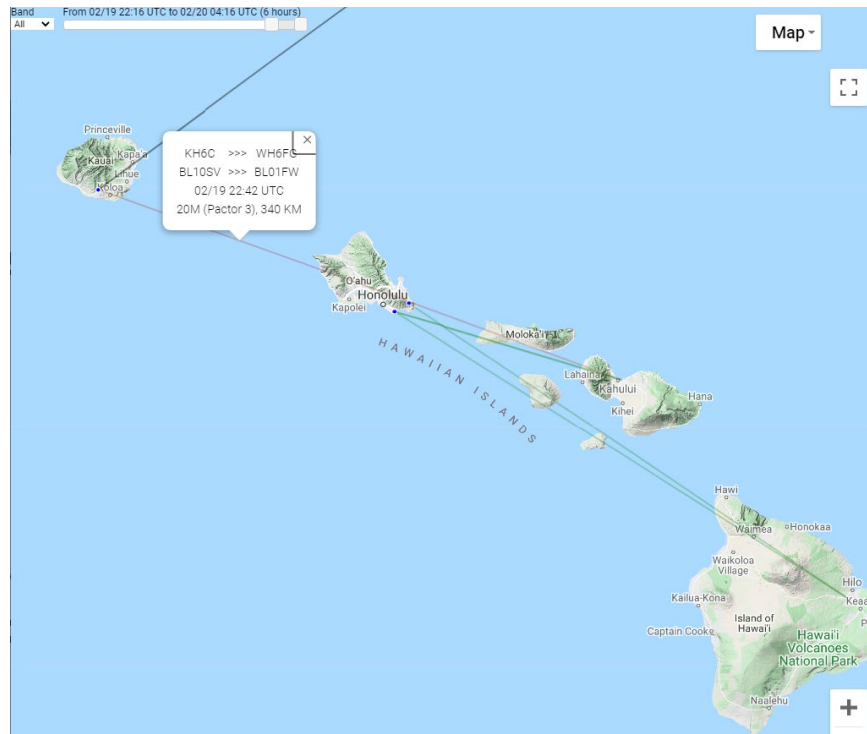

# Do many hams use Winlink?

Did you know that Amateur Radio Winlink is getting popular? The Winlink group (ARSA) produces a dynamic map of HF connections between Amateur stations worldwide. ARSA provided Hawaii with a map centered on Paradise for our use. You can get to it from the home page of the HawaiiARES web site. Just click on the bar above the Map in the upper corner!

And you get a display of all the P2P and gateway contacts in the last 6 hours. Move your mouse over one of the lines and a pop-up will show the date/time of the contact, the two stations involved and what band they were operating.

Clicking on the slider can expand the time frame to almost two days. You can see there is a bit more HF activity in Hawaii.

Want to see something impressive? Scroll the map to cover the outer-48 states. You'll be surprised by the Amateur Radio Winlink activity. This is just two days of Winlink sessions. Impressive, isn't it?