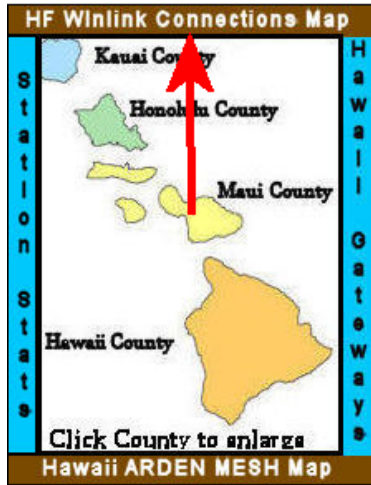

# Do many hams use Winlink?

Did you know that Amateur Radio Winlink is getting popular? The Winlink group (ARSA) produces a dynamic map of HF connections between Amateur stations worldwide. ARSA provided Hawaii with a map centered on Paradise for our use. You can get to it from the home page of the HawaiiARES web site. Just click on the bar above the Map in the upper corner!

And you get a display of all the P2P and gateway contacts in the last 6 hours. Move your mouse over one of the lines and a pop-up will show the date/time of the contact, the two stations involved and what band they were operating.

Clicking on the slider can expand the time frame to almost two days. You can see there is a bit more HF activity in Hawaii.

Want to see something impressive? Scroll the map to cover the outer-48 states. You'll be surprised by the Amateur Radio Winlink activity. This is just two days of Winlink sessions. Impressive, isn't it?